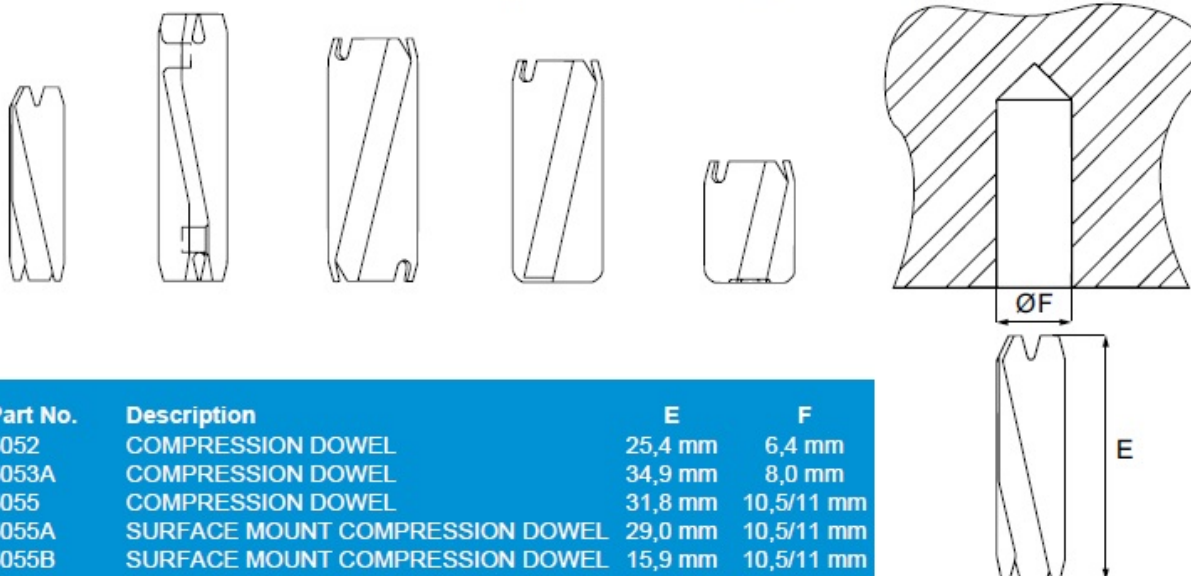

PRODUCT SHEET

Description:

Compression Dowel #5052A "INVISIO", 28mm Length, Bore 6.4mm

Item number:

11.16.170-0

Units	Box	Carton	HS Code	Barcode
Pcs.	1	500	7318290090	
				5704866018005

Part No.	Description	E	F
5052	COMPRESSION DOWEL	25,4 mm	6,4 mm
5053A	COMPRESSION DOWEL	34,9 mm	8,0 mm
5055	COMPRESSION DOWEL	31,8 mm	10,5/11 mm
5055A	SURFACE MOUNT COMPRESSION DOWEL	29,0 mm	10,5/11 mm
5055B	SURFACE MOUNT COMPRESSION DOWEL	15,9 mm	10,5/11 mm